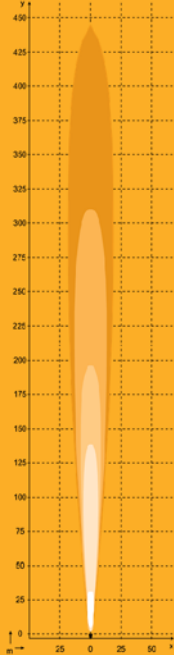

## NORDIC SCORPIUS LED N4408

The Nordic SCORPIUS LED N4408 work lamp offers a sharp pencil beam light pattern. The light offers long lifetime and high operational safety with minimum maintenance. Suitable for harsh conditions and a range of applications.

**N4408 2300lm Pencil Beam**

**N4408 2300lm High Beam**