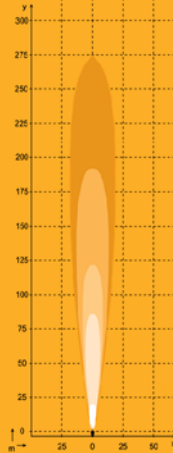

## NORDIC SCORPIUS LED N4408

The Nordic SCORPIUS LED N4408 work lamp offers a sharp pencil beam light pattern. The light offers long lifetime and high operational safety with minimum maintenance. Suitable for harsh conditions and a range of applications.

**N4408 2300lm Pencil Beam**

**N4408 2300lm High Beam**

Theoretical Lumens Output:	3400lm
Operational Lumens Output:	2300lm
Colour Temperature:	5700K
Nominal Voltage DC:	12-24V
Input Voltage Range DC:	9-32V
Power Consumption:	40W
Nominal Current at:	24V 1.7A 12V 3.4A
Electronics:	Integrated
Connector:	Built-in Deutsch
Mount:	Single Bolt M10
Shock:	60G
Vibration:	15.3Grms 24-2000Hz
Lens:	PC
Lens Colours:	Amber Red Transparent White Yellow
Body:	Aluminium
Weight:	1.1kg
IP Rating:	IP68 IP6K9K SAE J1455
Salt Mist:	ISO 9227 240H
EMC:	CISPR 25 Class 3 ISO 13766 ISO 14982 ISO 7637-2
Operating Temperatures:	-40°C... +85°C (Overheat protected)
Packing:	12 pce / Box