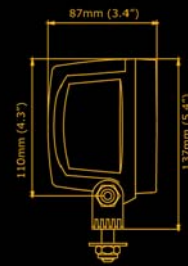

Theoretical Lumens Output:	3400lm
Operational Lumens Output:	2300lm
Colour Temperature:	5700K
Nominal Voltage DC:	12-24V
Input Voltage Range DC:	9-32V
Power Consumption:	40W
Nominal Current at:	24V 1.7A 12V 3.4A
Electronics:	Integrated
Connector:	Built-in Deutsch
Mount:	Single Bolt M10
Shock:	60G
Vibration:	15.3Grms 24-2000Hz
Lens:	PC
Lens Colours:	Amber Red Transparent White Yellow
Body:	Aluminium
Weight:	1.1kg
IP Rating:	IP68 IP6K9K SAE J1455
Salt Mist:	ISO 9227 240H
EMC:	CISPR 25 Class 3 ISO 13766 ISO 14982 ISO 7637-2
Operating Temperatures:	-40°C... +85°C (Overheat protected)
Packing:	12 pce / Box